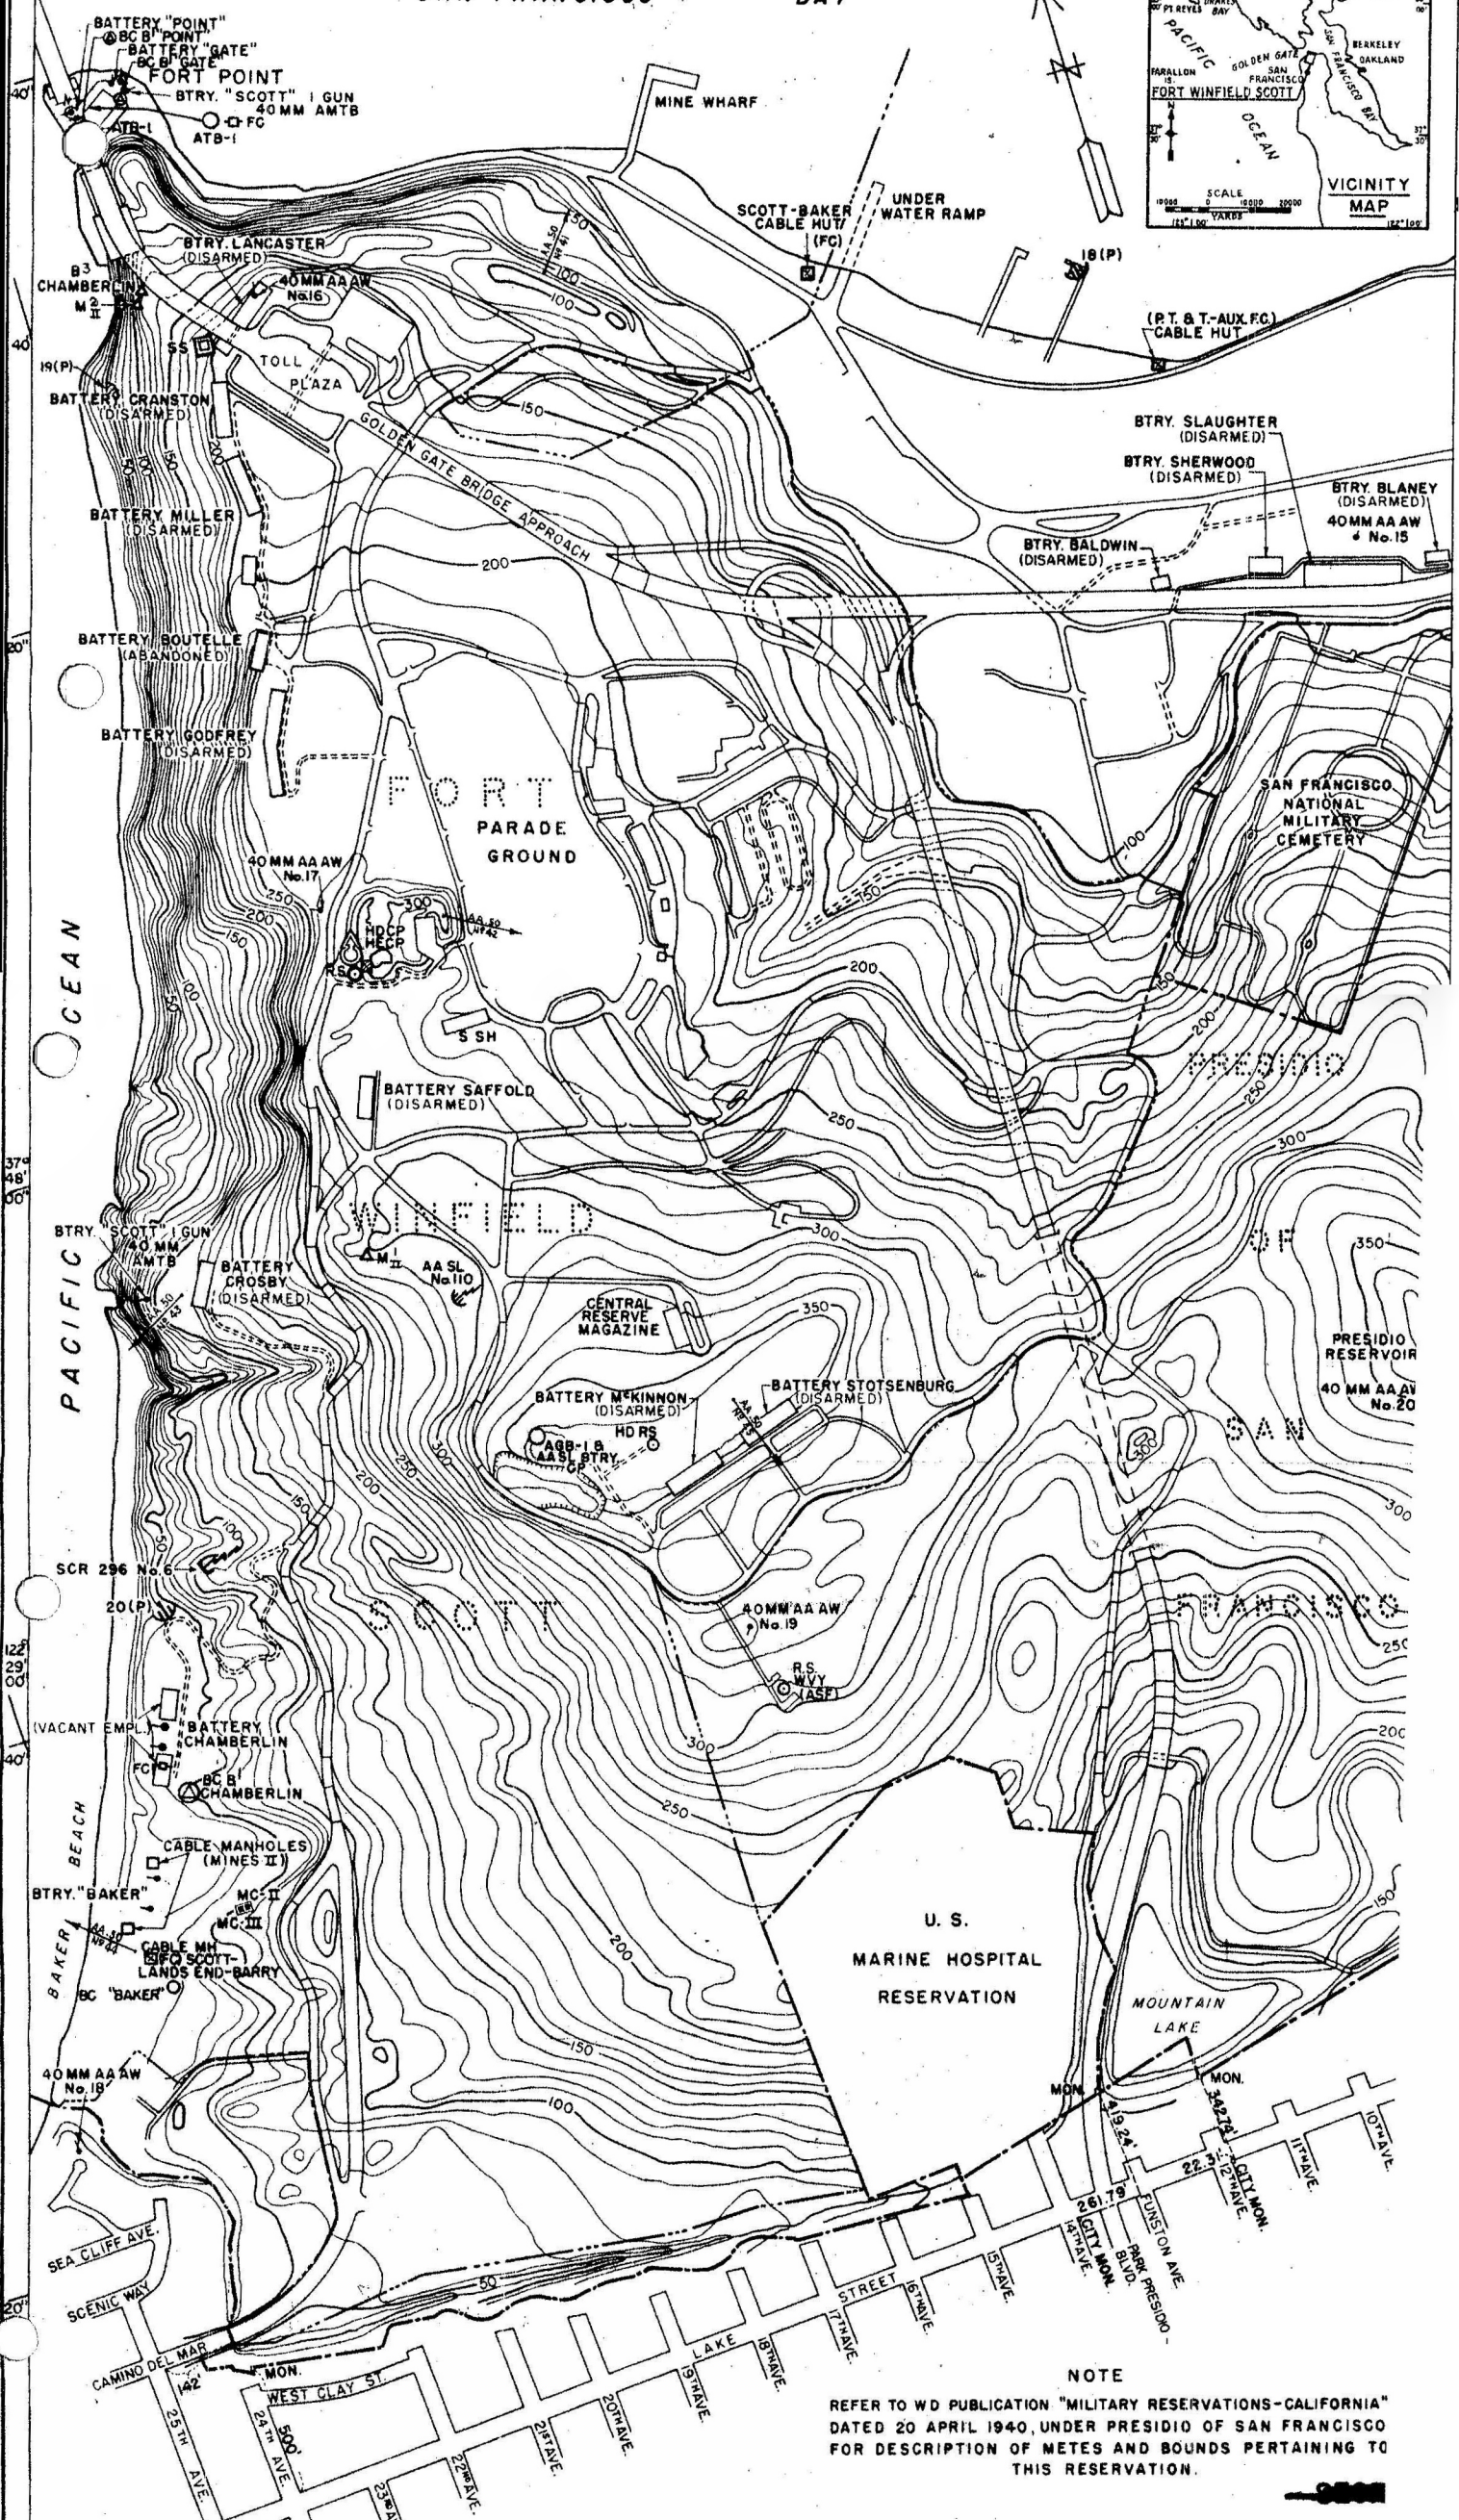

SECRET

SAN FRANCISCO BAY

NOTE
REFER TO WD PUBLICATION "MILITARY RESERVATIONS-CALIFORNIA" DATED 20 APRIL 1940, UNDER PRESIDIO OF SAN FRANCISCO FOR DESCRIPTION OF METES AND BOUNDS PERTAINING TO THIS RESERVATION.

LEGEND
 - - - - - INTERIOR BOUNDARY BETWEEN FORT WINFIELD SCOTT AND THE PRESIDIO OF SAN FRANCISCO
 - - - - - RESERVATION BOUNDARY, PRESIDIO OF SAN FRANCISCO
SCALE
 500 4 3 2 1 0 500 1000 1500
 FEET
 CONTOUR INTERVAL IS 10 FEET

REVISED DATE	
PREPARED BY	HDSF

MILITARY RESERVATION
FORT WINFIELD SCOTT
 Location No. 16
 HARBOR DEFENSES OF SAN FRANCISCO
 15 NOVEMBER 1945