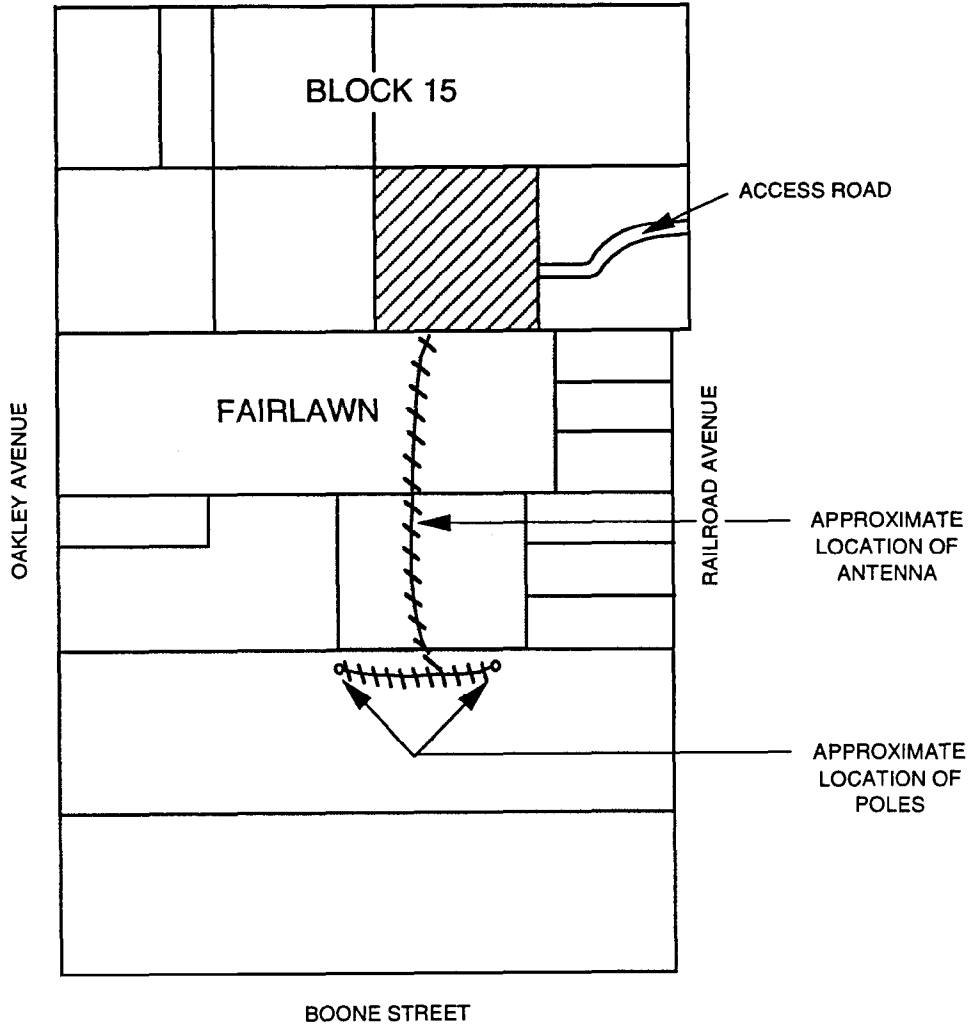

ES	U.S. ARMY CORPS OF ENGINEERS LOS ANGELES DISTRICT
	SITE MAP FOR WYLIE RADIO STATION SANTA MARIA, CALIFORNIA SITE NO. JO9CA073400
	FIGURE 1

COOK STREET (FORMERLY BARRETT STREET)

-  PARCELS FOR WHICH USE PERMITS WERE OBTAINED.
-  0.534 ACRES OF LEASED PROPERTY.

0 88.5 177

SCALE IN MILES

ES

U.S. ARMY CORPS OF ENGINEERS
LOS ANGELES DISTRICT

SITE MAP FOR
WYLIE RADIO STATION
SANTA MARIA, CALIFORNIA
SITE NO. JO9CA073400

FIGURE 2